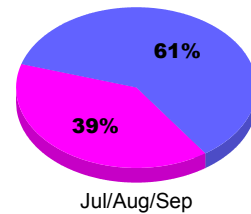

Club Results 2010-2011

Goal, New, Dropped, Gain/Loss

MEMBERSHIP

Membership Results
2010-2011

Membership
2009-2010

Month	Net Memb Goal	Actual New Memb	Actual Dropped Memb	Gain/Loss of Memb	Gain/Loss of Memb
Jul/Aug/Sep	0	20	-42	-22	-41
Totals	0	20	-42	-22	-41

Membership Results 2010-2011

Goal, New, Dropped, Gain/Loss

Comparison of Club Gain/Loss

Current Year Compared to the Previous Year

Comparison of Membership Gain/Loss

Current Year Compared to the Previous Year

YTD Status Quo Clubs 2010-2011

Status Quo Clubs Compared to Status Quo Members

Gender Comparison 2010-2011

Jul/Aug/Sep

■ Male ■ Female

2010-2011 GMT Reports for District (or Undistricted) **District 20 K2 BERMUDA**