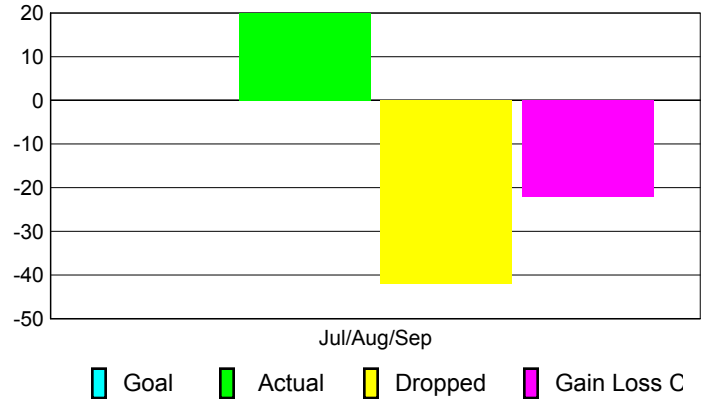

2010-2011 GMT Reports for District (or Undistricted) **District 20 K2 NEW YORK**

GMT: **ED J LECIUS**

Location: **NEW YORK**

GMT CA: **1**

CLUBS

Club Results
2010-2011

Clubs
2009-2010

Month	New Club Goal	Actual New Clubs	Actual Dropped Clubs	Gain/Loss of Clubs	Gain/Loss of Clubs
Jul/Aug/Sep	0	0	0	0	0
Totals	0	0	0	0	0

Club Results 2010-2011

Goal, New, Dropped, Gain/Loss

MEMBERSHIP

Membership Results
2010-2011

Membership
2009-2010

Month	Net Memb Goal	Actual New Memb	Actual Dropped Memb	Gain/Loss of Memb	Gain/Loss of Memb
Jul/Aug/Sep	0	20	-42	-22	-41
Totals	0	20	-42	-22	-41

Membership Results 2010-2011

Goal, New, Dropped, Gain/Loss

Comparison of Club Gain/Loss

Current Year Compared to the Previous Year

Comparison of Membership Gain/Loss

Current Year Compared to the Previous Year